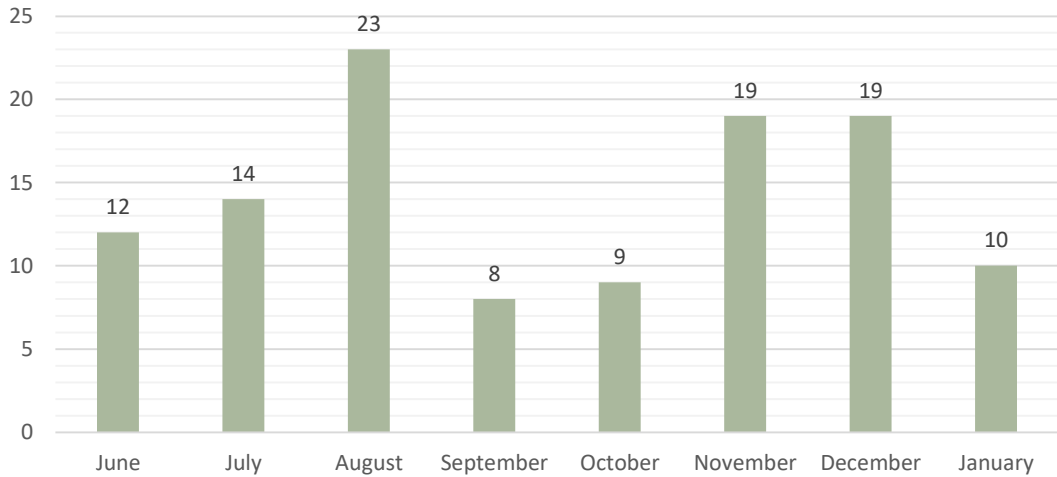

10 total calls for service

Calls for Service by Call Source - January 2024

Calls for Service by Month - January 2024

*June 2023 is the first full month for which data is available after the implementation of the new computer aided dispatch (CAD) system.

Top Calls for Service - January 2024

Call Type by Primary Deputy - January 2024

Incident Type	Sum of Jan-23	Sum of Jan-24	Raw Difference	% Change
Animal Complaint	0	1	1	-
Assist Other Agency	0	1	1	-
Audible Alarm - Police	2	0	-2	-100%
Check Welfare	0	2	2	-
Civil Problem	2	4	2	100%
Domestic Disturbance	0	2	2	-
Harassment	2	0	-2	-100%
Suspicious Activity	2	0	-2	-100%
Test Police Response	2	0	-2	-100%
Theft	2	0	-2	-100%
Traffic Stop / Violation	4	0	-4	-100%
Grand Total	16	10	-6	-38%

Calls for Service by Time of Day and Day of Week - January 2024

Time of Day	Sunday	Monday	Tuesday	Wednesday	Thursday	Friday	Saturday	Grand Total
12:00 AM	0	0	0	0	0	0	0	0
1:00 AM	0	0	0	0	0	0	0	0
2:00 AM	0	0	0	0	0	0	0	0
3:00 AM	0	0	0	0	0	0	0	0
4:00 AM	0	0	0	0	0	0	0	0
5:00 AM	0	0	0	0	0	0	0	0
6:00 AM	0	0	0	0	0	0	0	0
7:00 AM	0	0	0	0	0	0	0	0
8:00 AM	0	0	0	0	0	0	0	0
9:00 AM	0	0	0	0	0	0	0	0
10:00 AM	0	0	0	0	1	0	0	1
11:00 AM	0	0	0	0	0	0	0	0
12:00 PM	0	0	0	1	0	1	1	3
1:00 PM	0	0	0	0	1	0	0	1
2:00 PM	0	0	0	0	0	0	0	0
3:00 PM	0	1	0	0	0	0	0	1
4:00 PM	0	0	0	0	0	1	0	1
5:00 PM	0	0	0	0	0	0	0	0
6:00 PM	0	0	0	0	0	0	0	0
7:00 PM	0	0	0	0	0	0	0	0
8:00 PM	0	1	0	0	0	0	1	2
9:00 PM	0	0	0	0	0	0	0	0
10:00 PM	1	0	0	0	0	0	0	1
11:00 PM	0	0	0	0	0	0	0	0
Grand Total	1	2	0	1	2	2	2	10