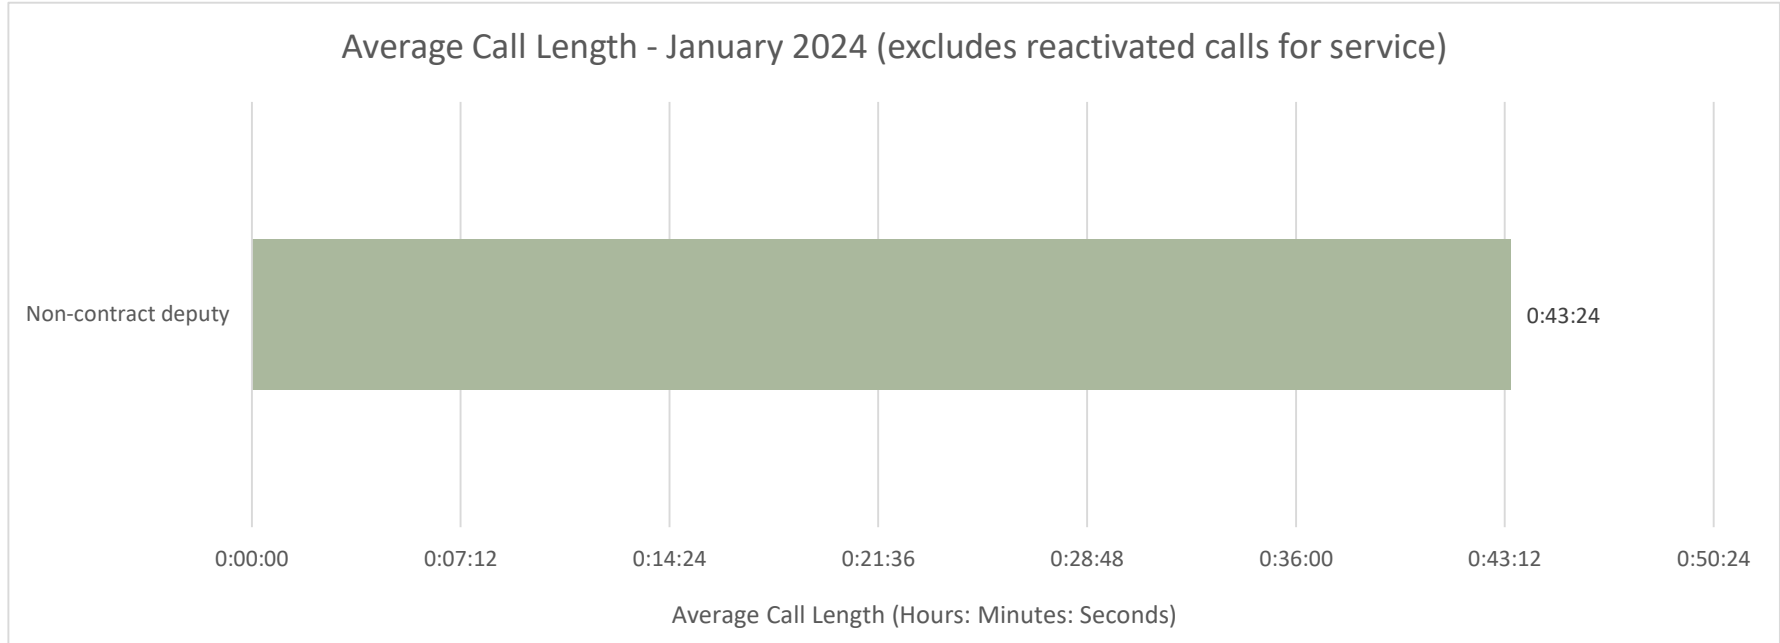

Patrol Zone: SMS-DONALD
Month: January 2024
Total Calls for Service: 10
Print Date/Time: 2/1/24 12:40

*Note: One call for service can generate multiple incident numbers

Incident #	Incident Date	Incident Type	Call Source	Reactivated	Dispatch to Enroute	Enroute to Arrival	Dispatch to Arrival	Start to Close	Primary Unit	Primary Unit Beat	Deputy Type
2024-0000101	1/1/24 14:39	Check Welfare	Community Initiated	No	0:00:00	0:00:00	0:00:00	0:03:35	A182	SMS-DETROIT	Non-contract deputy
2024-0000125	1/1/24 19:58	Domestic Disturbance	Community Initiated	No	0:02:19	0:00:00	0:00:00	0:34:46	A190	SMS02	Non-contract deputy
2024-00001775	1/11/24 9:12	Domestic Disturbance	Community Initiated	No	0:32:01	0:00:00	0:32:01	1:12:13	A180	SMS02	Non-contract deputy
2024-00001832	1/11/24 12:39	Civil Problem	Deputy Initiated	No	0:00:00	0:00:00	0:00:00	0:03:53	A153	SMS-SALEM	Non-contract deputy
2024-00002088	1/13/24 11:28	Assist Other Agency	Community Initiated	No	0:00:10	0:41:51	0:42:01	0:54:15	A173	SMS02	Non-contract deputy
2024-00002774	1/19/24 11:30	Civil Problem	Community Initiated	No	0:00:00	0:00:00	0:00:00	0:34:35	A010	SMS-SALEM	Non-contract deputy
2024-00002812	1/19/24 15:27	Civil Problem	Community Initiated	No	0:00:00	0:00:00	0:00:00	0:38:20	A032	SMS-SALEM	Non-contract deputy
2024-00002972	1/20/24 19:18	Animal Complaint	Community Initiated	Yes	0:00:00	0:00:00	0:00:00	137:26:28	A155	SMS02	Non-contract deputy
2024-00004320	1/28/24 21:11	Check Welfare	Community Initiated	No	0:11:11	0:11:40	0:22:51	1:43:48	A184	SMS02	Non-contract deputy
2024-00004825	1/31/24 11:16	Civil Problem	Deputy Initiated	No	0:00:00	0:00:00	0:00:00	0:45:14	A153	SMS-SALEM	Non-contract deputy