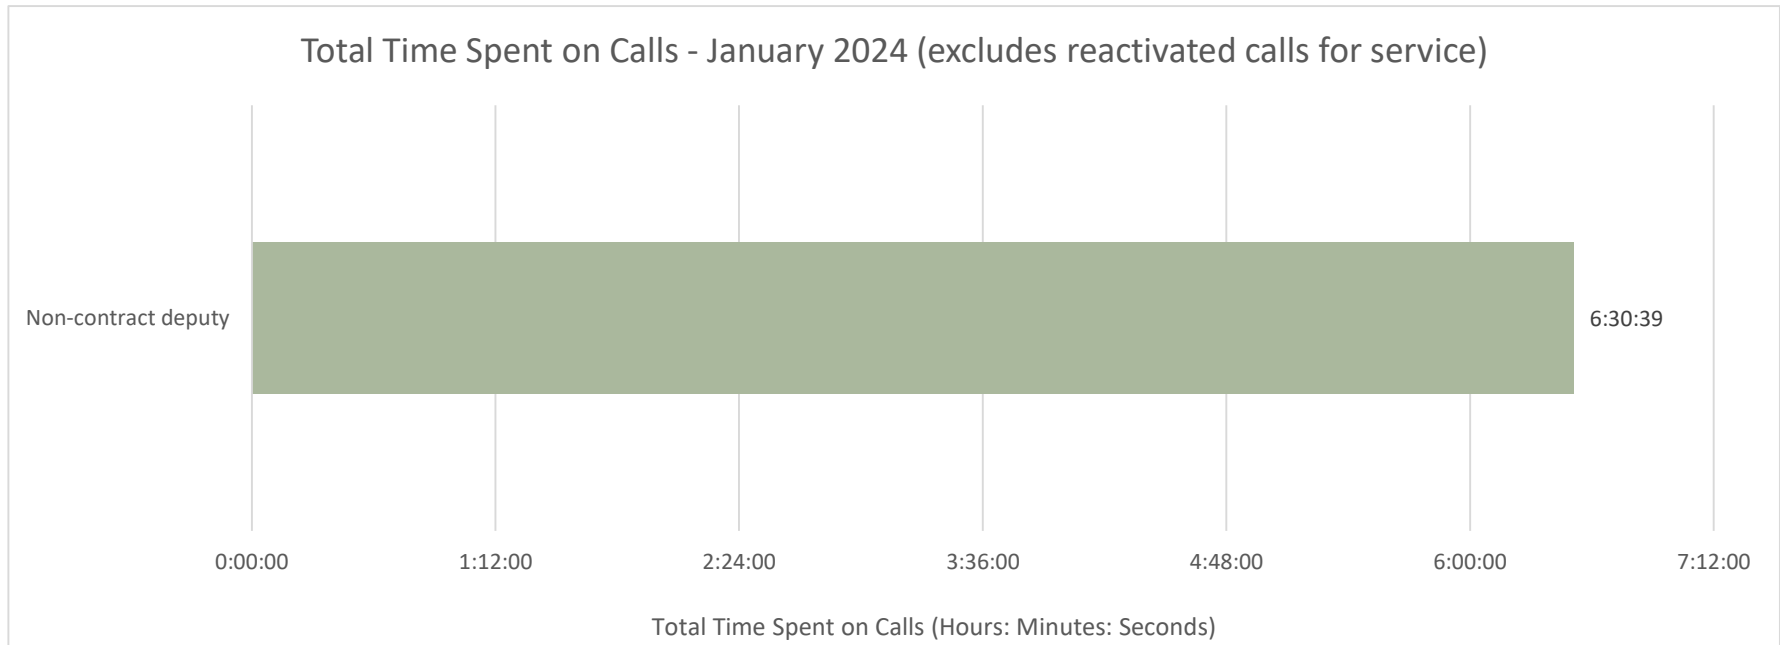

Patrol Zone: SMS-DONALD
Month: January 2024
Total Calls for Service: 10
Print Date/Time: 2/1/24 12:40

*Note: One call for service can generate multiple incident numbers

Incident #	Incident Date	Incident Type	Call Source	Reactivated	Dispatch to Enroute	Enroute to Arrival	Dispatch to Arrival	Start to Close	Primary Unit	Primary Unit Beat	Deputy Type
2024-0000101	1/1/24 14:39	Check Welfare	Community Initiated	No	0:00:00	0:00:00	0:00:00	0:03:35	A182	SMS-DETROIT	Non-contract deputy
2024-0000125	1/1/24 19:58	Domestic Disturbance	Community Initiated	No	0:02:19	0:00:00	0:00:00	0:34:46	A190	SMS02	Non-contract deputy
2024-00001775	1/11/24 9:12	Domestic Disturbance	Community Initiated	No	0:32:01	0:00:00	0:32:01	1:12:13	A180	SMS02	Non-contract deputy
2024-00001832	1/11/24 12:39	Civil Problem	Deputy Initiated	No	0:00:00	0:00:00	0:00:00	0:03:53	A153	SMS-SALEM	Non-contract deputy
2024-00002088	1/13/24 11:28	Assist Other Agency	Community Initiated	No	0:00:10	0:41:51	0:42:01	0:54:15	A173	SMS02	Non-contract deputy
2024-00002774	1/19/24 11:30	Civil Problem	Community Initiated	No	0:00:00	0:00:00	0:00:00	0:34:35	A010	SMS-SALEM	Non-contract deputy
2024-00002812	1/19/24 15:27	Civil Problem	Community Initiated	No	0:00:00	0:00:00	0:00:00	0:38:20	A032	SMS-SALEM	Non-contract deputy
2024-00002972	1/20/24 19:18	Animal Complaint	Community Initiated	Yes	0:00:00	0:00:00	0:00:00	137:26:28	A155	SMS02	Non-contract deputy
2024-00004320	1/28/24 21:11	Check Welfare	Community Initiated	No	0:11:11	0:11:40	0:22:51	1:43:48	A184	SMS02	Non-contract deputy
2024-00004825	1/31/24 11:16	Civil Problem	Deputy Initiated	No	0:00:00	0:00:00	0:00:00	0:45:14	A153	SMS-SALEM	Non-contract deputy