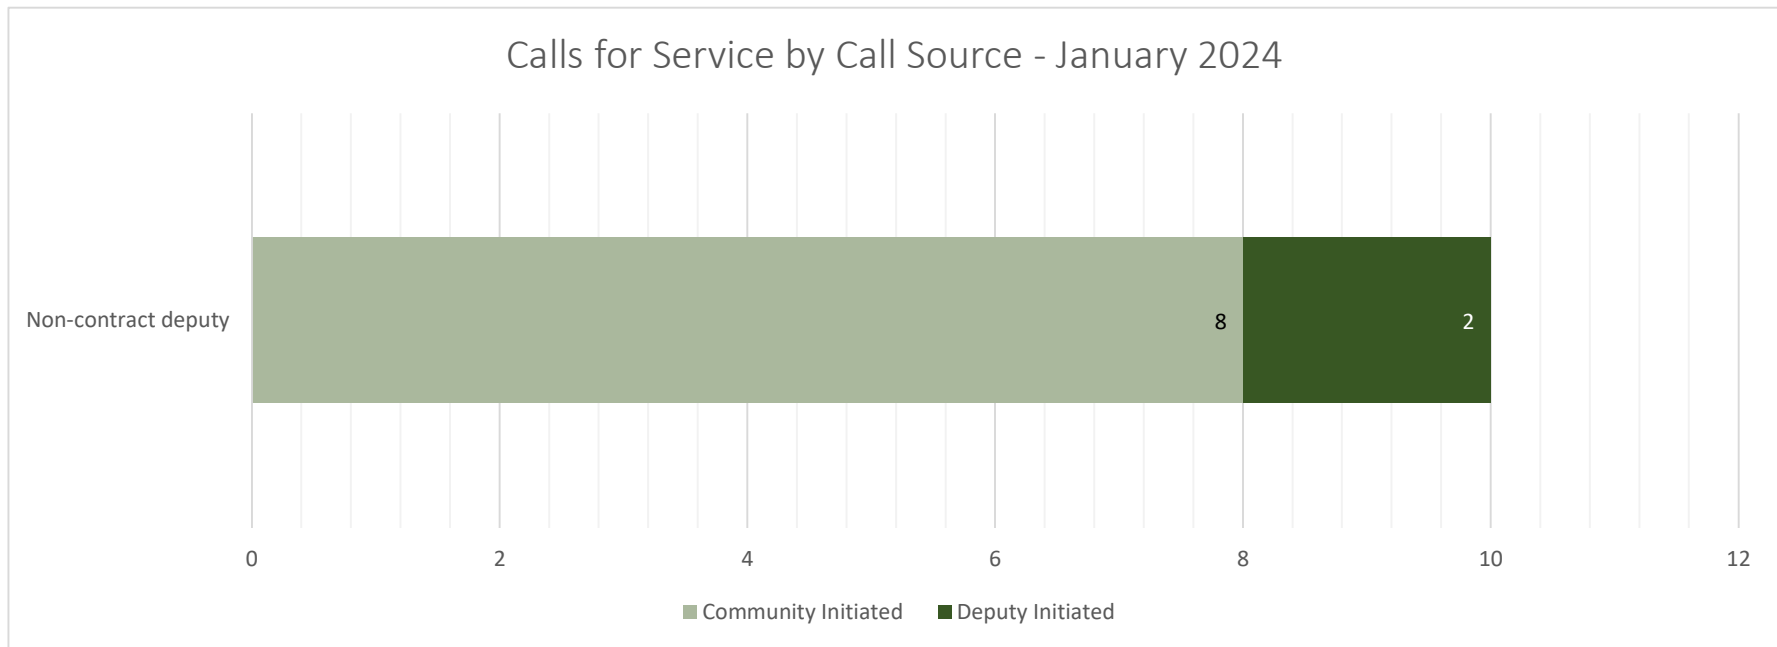

Top Calls for Service - January 2024

Call Type by Primary Deputy - January 2024

Incident Type	Sum of Jan-23	Sum of Jan-24	Raw Difference	% Change
Animal Complaint	0	1	1	-
Assist Other Agency	0	1	1	-
Audible Alarm - Police	2	0	-2	-100%
Check Welfare	0	2	2	-
Civil Problem	2	4	2	100%
Domestic Disturbance	0	2	2	-
Harassment	2	0	-2	-100%
Suspicious Activity	2	0	-2	-100%
Test Police Response	2	0	-2	-100%
Theft	2	0	-2	-100%
Traffic Stop / Violation	4	0	-4	-100%
Grand Total	16	10	-6	-38%

Calls for Service by Time of Day and Day of Week - January 2024

Time of Day	Sunday	Monday	Tuesday	Wednesday	Thursday	Friday	Saturday	Grand Total
12:00 AM	0	0	0	0	0	0	0	0
1:00 AM	0	0	0	0	0	0	0	0
2:00 AM	0	0	0	0	0	0	0	0
3:00 AM	0	0	0	0	0	0	0	0
4:00 AM	0	0	0	0	0	0	0	0
5:00 AM	0	0	0	0	0	0	0	0
6:00 AM	0	0	0	0	0	0	0	0
7:00 AM	0	0	0	0	0	0	0	0
8:00 AM	0	0	0	0	0	0	0	0
9:00 AM	0	0	0	0	0	0	0	0
10:00 AM	0	0	0	0	1	0	0	1
11:00 AM	0	0	0	0	0	0	0	0
12:00 PM	0	0	0	1	0	1	1	3
1:00 PM	0	0	0	0	1	0	0	1
2:00 PM	0	0	0	0	0	0	0	0
3:00 PM	0	1	0	0	0	0	0	1
4:00 PM	0	0	0	0	0	1	0	1
5:00 PM	0	0	0	0	0	0	0	0
6:00 PM	0	0	0	0	0	0	0	0
7:00 PM	0	0	0	0	0	0	0	0
8:00 PM	0	1	0	0	0	0	1	2
9:00 PM	0	0	0	0	0	0	0	0
10:00 PM	1	0	0	0	0	0	0	1
11:00 PM	0	0	0	0	0	0	0	0
Grand Total	1	2	0	1	2	2	2	10