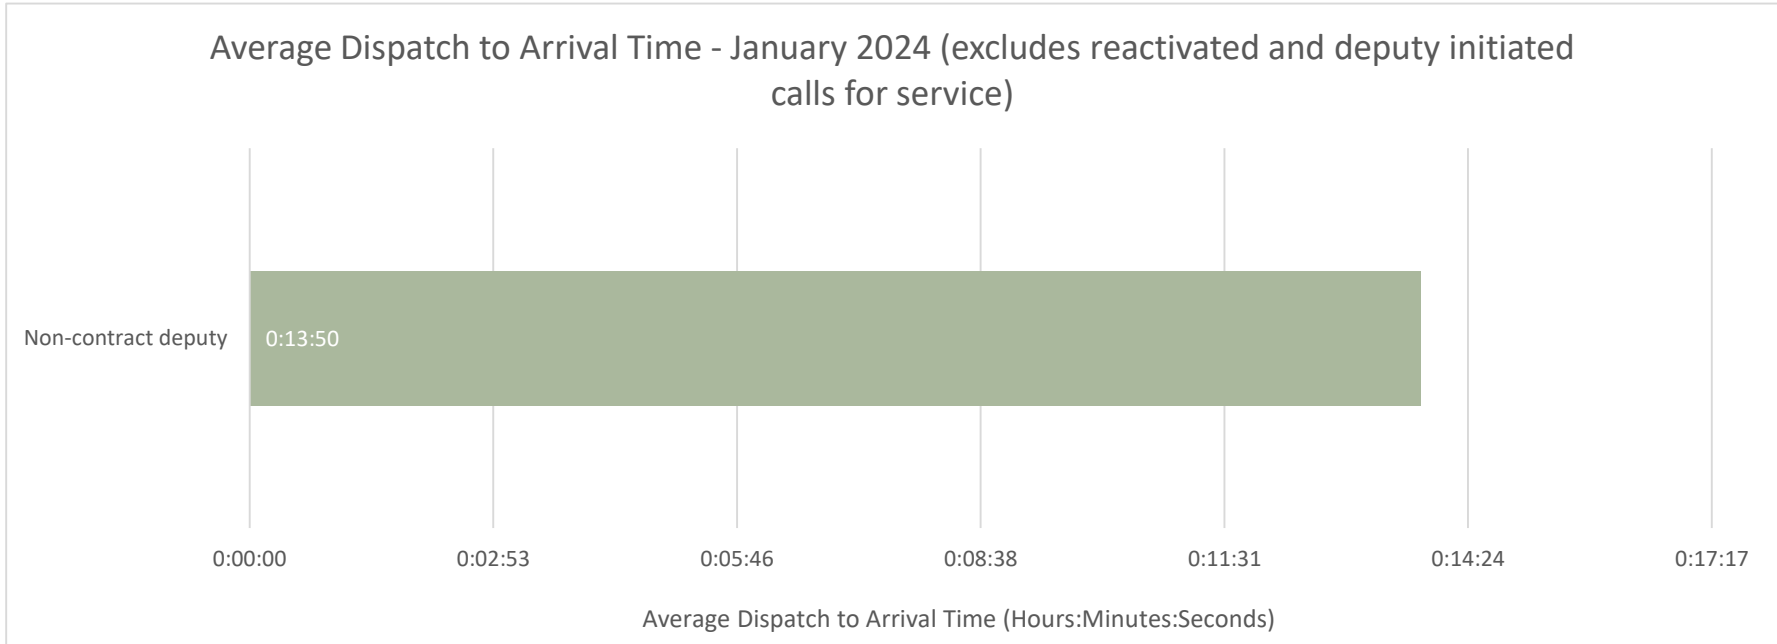

Patrol Zone: SMS-DONALD
Month: January 2024
Total Calls for Service: 10
Print Date/Time: 2/1/24 12:40

*Note: One call for service can generate multiple incident numbers

Incident #	Incident Date	Incident Type	Call Source	Reactivated	Dispatch to Enroute	Enroute to Arrival	Dispatch to Arrival	Start to Close	Primary Unit	Primary Unit Beat	Deputy Type
2024-0000101	1/1/24 14:39	Check Welfare	Community Initiated	No	0:00:00	0:00:00	0:00:00	0:03:35	A182	SMS-DETROIT	Non-contract deputy
2024-0000125	1/1/24 19:58	Domestic Disturbance	Community Initiated	No	0:02:19	0:00:00	0:00:00	0:34:46	A190	SMS02	Non-contract deputy
2024-00001775	1/11/24 9:12	Domestic Disturbance	Community Initiated	No	0:32:01	0:00:00	0:32:01	1:12:13	A180	SMS02	Non-contract deputy
2024-00001832	1/11/24 12:39	Civil Problem	Deputy Initiated	No	0:00:00	0:00:00	0:00:00	0:03:53	A153	SMS-SALEM	Non-contract deputy
2024-00002088	1/13/24 11:28	Assist Other Agency	Community Initiated	No	0:00:10	0:41:51	0:42:01	0:54:15	A173	SMS02	Non-contract deputy
2024-00002774	1/19/24 11:30	Civil Problem	Community Initiated	No	0:00:00	0:00:00	0:00:00	0:34:35	A010	SMS-SALEM	Non-contract deputy
2024-00002812	1/19/24 15:27	Civil Problem	Community Initiated	No	0:00:00	0:00:00	0:00:00	0:38:20	A032	SMS-SALEM	Non-contract deputy
2024-00002972	1/20/24 19:18	Animal Complaint	Community Initiated	Yes	0:00:00	0:00:00	0:00:00	137:26:28	A155	SMS02	Non-contract deputy
2024-00004320	1/28/24 21:11	Check Welfare	Community Initiated	No	0:11:11	0:11:40	0:22:51	1:43:48	A184	SMS02	Non-contract deputy
2024-00004825	1/31/24 11:16	Civil Problem	Deputy Initiated	No	0:00:00	0:00:00	0:00:00	0:45:14	A153	SMS-SALEM	Non-contract deputy