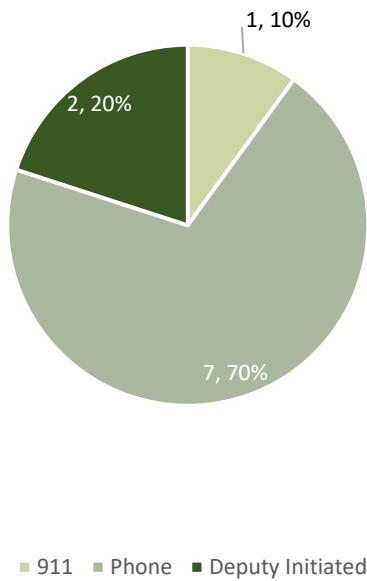

10 total calls for service

Calls for Service by Call Source - January 2024

Calls for Service by Month - January 2024

*June 2023 is the first full month for which data is available after the implementation of the new computer aided dispatch (CAD) system.

Top Calls for Service - January 2024

Call Type by Primary Deputy - January 2024

Incident Type	Sum of Jan-23	Sum of Jan-24	Raw Difference	% Change
Animal Complaint	0	1	1	-
Assist Other Agency	0	1	1	-
Audible Alarm - Police	2	0	-2	-100%
Check Welfare	0	2	2	-
Civil Problem	2	4	2	100%
Domestic Disturbance	0	2	2	-
Harassment	2	0	-2	-100%
Suspicious Activity	2	0	-2	-100%
Test Police Response	2	0	-2	-100%
Theft	2	0	-2	-100%
Traffic Stop / Violation	4	0	-4	-100%
Grand Total	16	10	-6	-38%