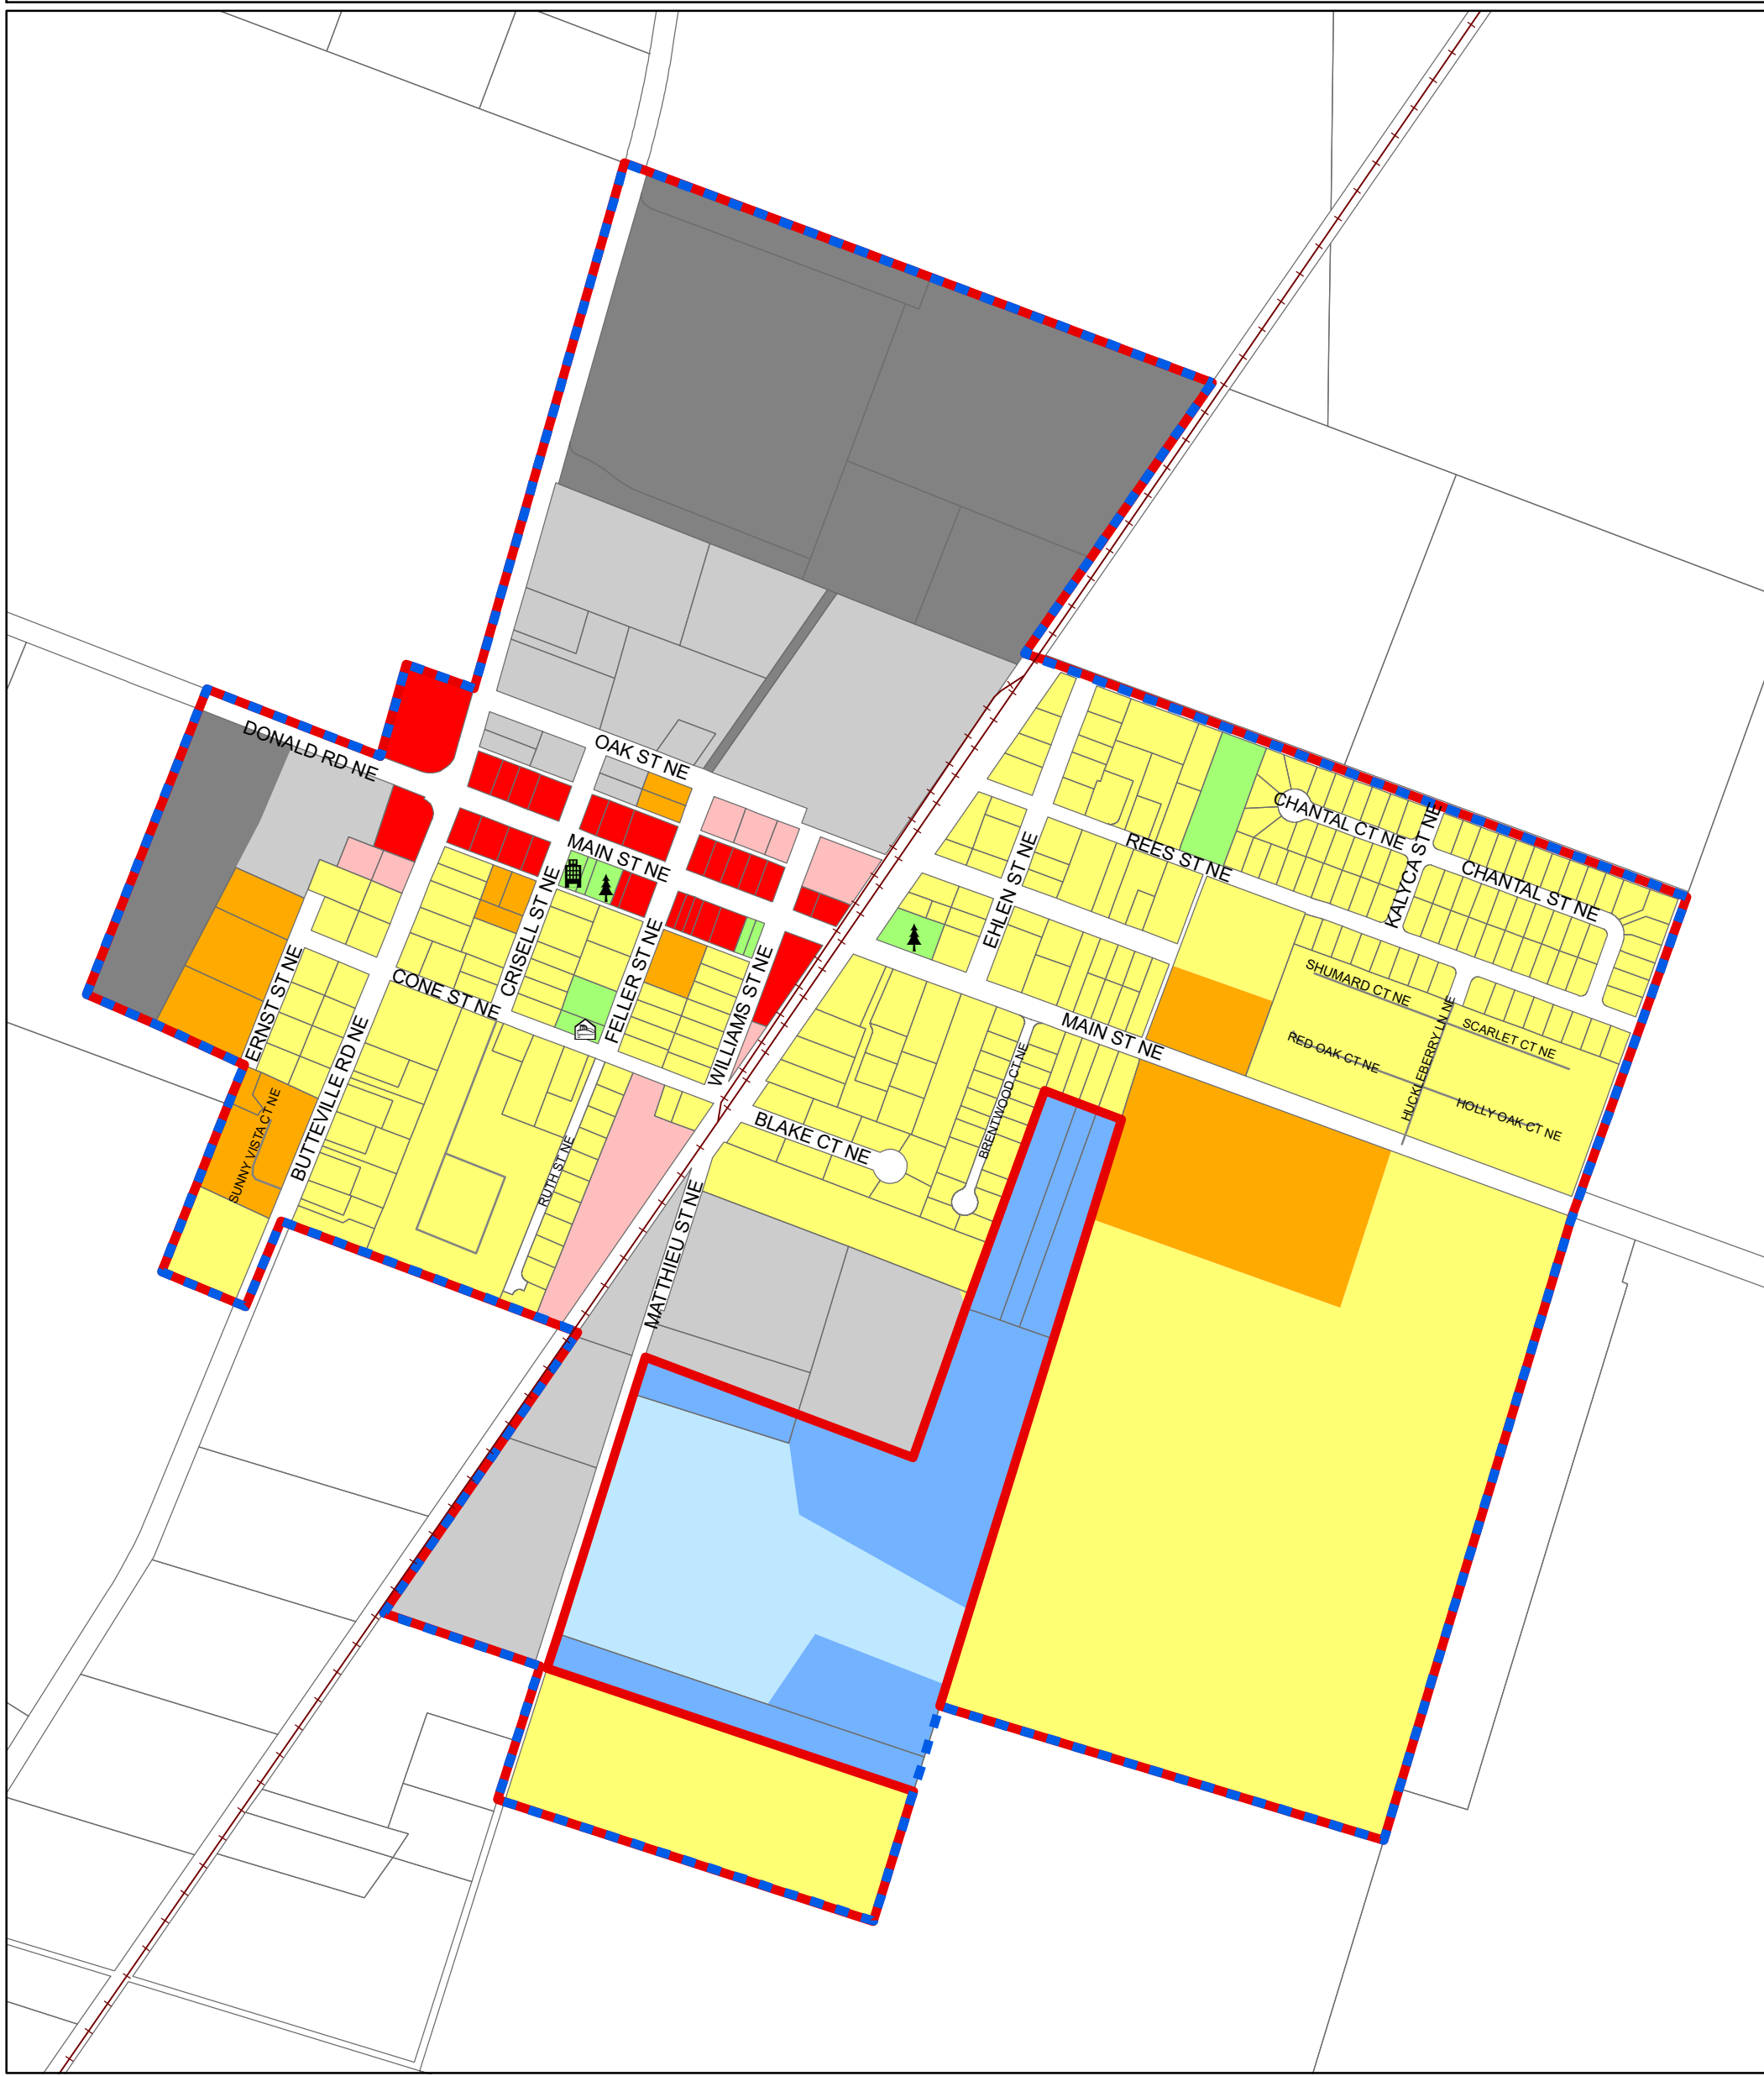

Zoning Designations City of Donald, 2020

- Legend**
- Railroads
 - Private Roads
 - UGB
 - City Limits
 - Taxlots
- Points of Interest**
- City Hall
 - Fire Hall
 - Park

- Zoning**
- DMU (Downtown Mixed Use)
 - R7 (Single-Family Residential)
 - RM (Multi-Family Residential)
 - C (Commercial)
 - I (Industrial)
 - EI (Employment Industrial)
 - P (Public)
 - Public (Marion County)
 - UT-20 (Marion County)

Map Date	9/22/20 Last Edited 11/2/22
Author	LH
Approved By	Holly Byram
Ordinance	177-2020
r:/city/Donald/DonaldZoneMap2020.mxd	