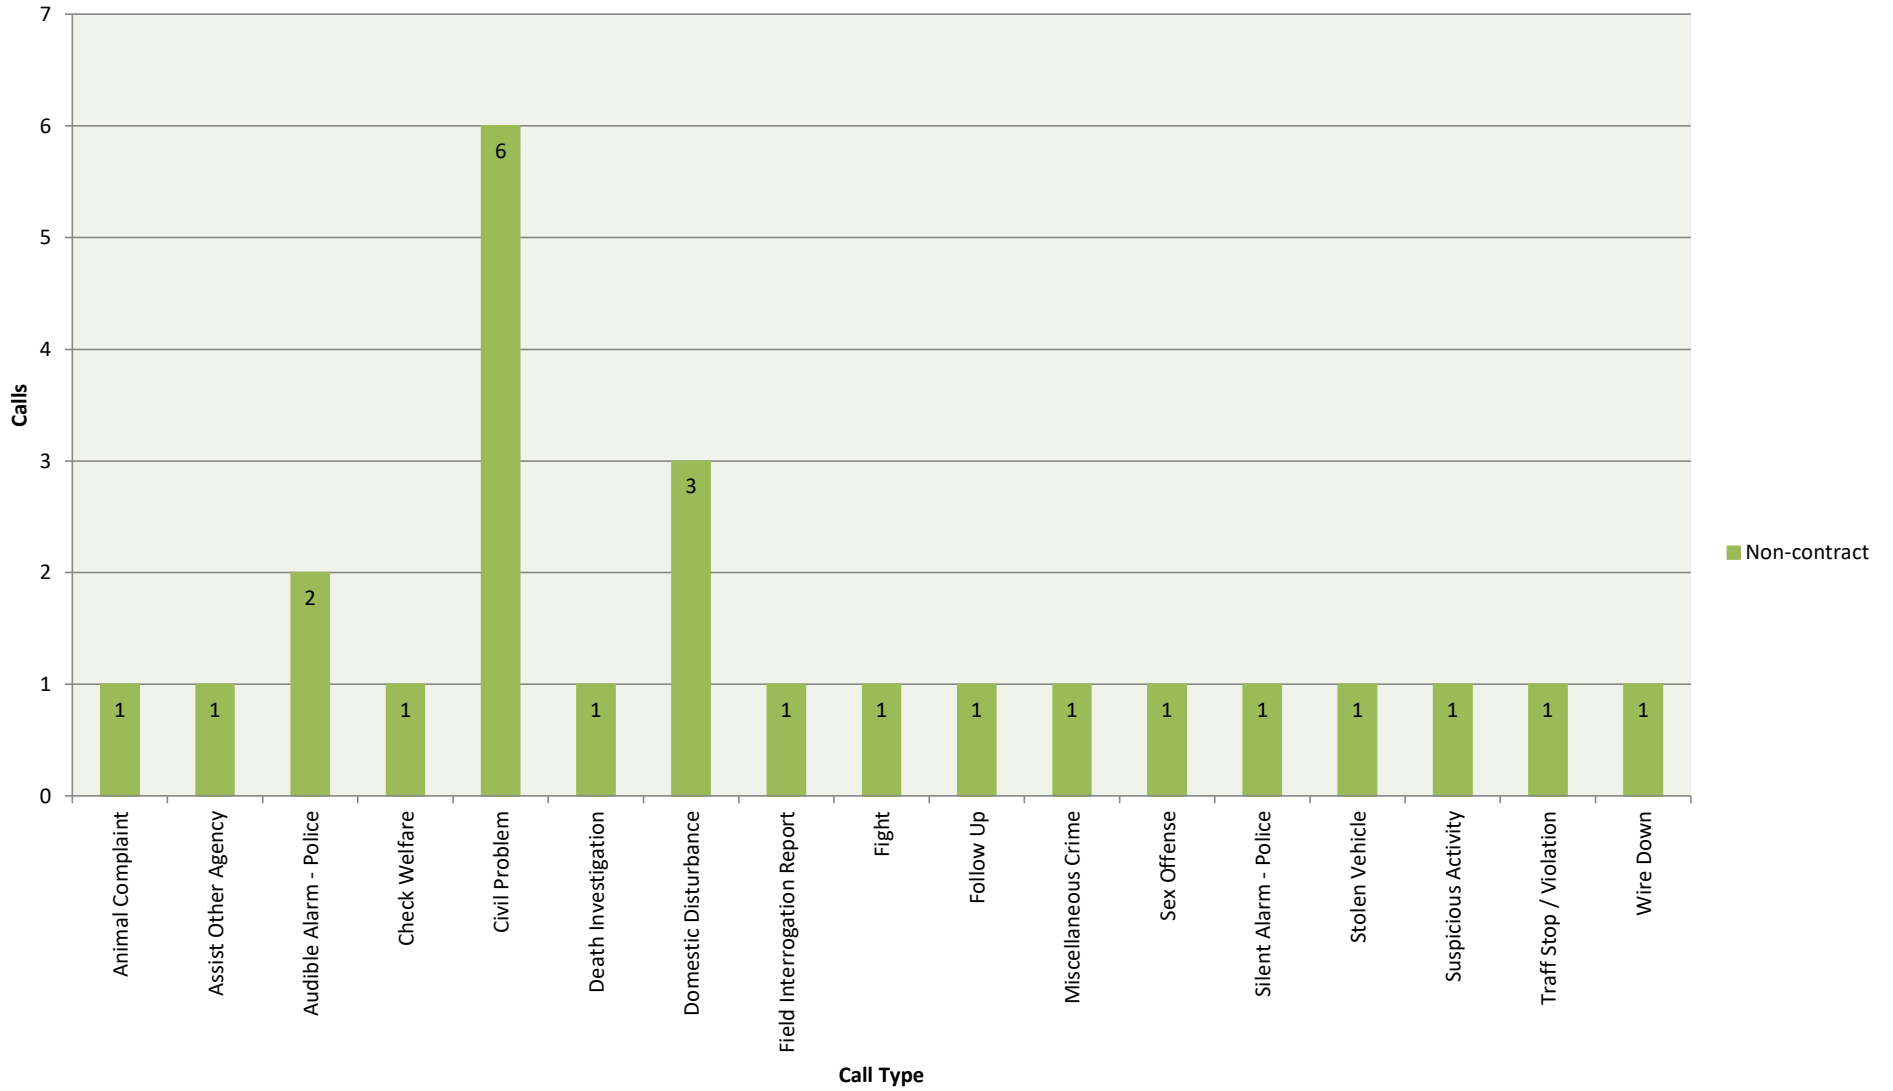

Top Calls for Service City of Donald - August 2022

Total Calls for Service = 25

Call Type by Primary Deputy City of Donald - August 2022

Calls for Service by Time of Day
City of Donald - August 2022

Calls for Service by Day of Week
City of Donald - August 2022

Average Call Length
City of Donald - August 2022

Total Time Spent on Calls
City of Donald - August 2022

Average Call Arrival Time (Excluding Traffic)
City of Donald - August 2022

Note: Due to overall low volume of non-traffic violation calls, any one call can have a dramatic impact on the average. Excluding event ID SMS202208110141 (Fight), the average arrival time for the non-contract deputy is 9.5 minutes.