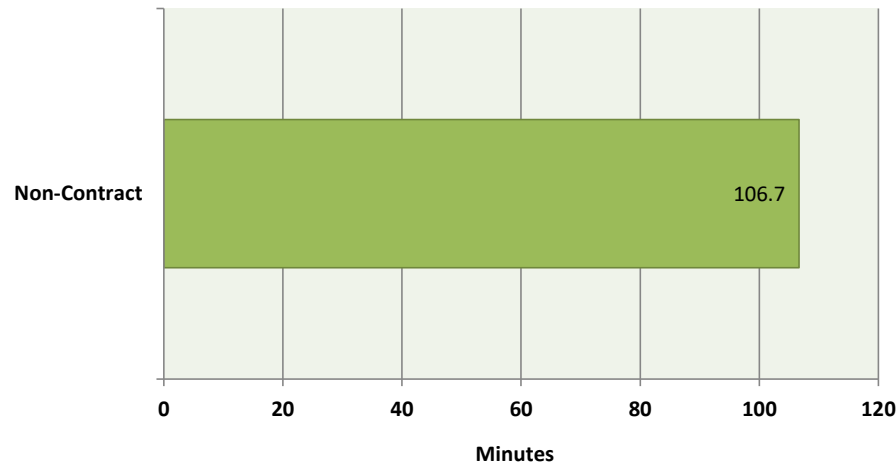

Top Calls for Service City of Donald - August 2022

Total Calls for Service = 25

Call Type by Primary Deputy City of Donald - August 2022

Calls for Service by Time of Day
City of Donald - August 2022

Calls for Service by Day of Week
City of Donald - August 2022

Average Call Length
City of Donald - August 2022

Total Time Spent on Calls
City of Donald - August 2022

Average Call Arrival Time (Excluding Traffic)
City of Donald - August 2022

Note: Due to overall low volume of non-traffic violation calls, any one call can have a dramatic impact on the average. Excluding event ID SMS202208110141 (Fight), the average arrival time for the non-contract deputy is 9.5 minutes.