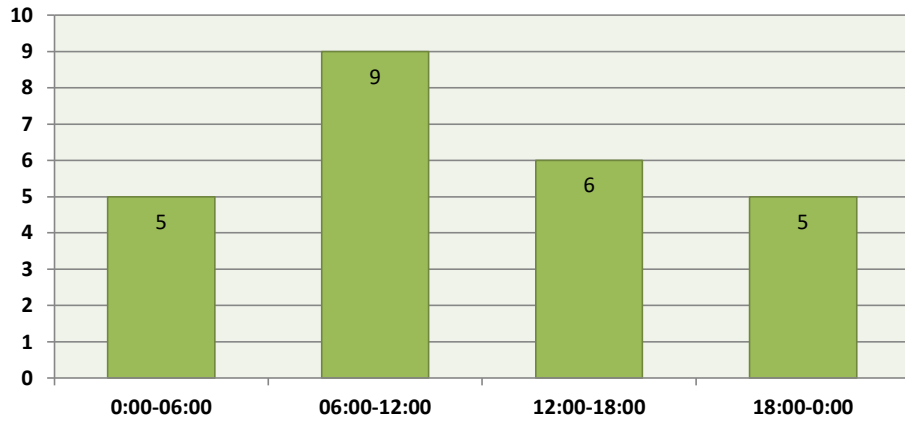

Top Calls for Service City of Donald - August 2022

Total Calls for Service = 25

Call Type by Primary Deputy City of Donald - August 2022

Calls for Service by Time of Day
City of Donald - August 2022

Calls for Service by Day of Week
City of Donald - August 2022

Average Call Length
City of Donald - August 2022

Total Time Spent on Calls
City of Donald - August 2022

Average Call Arrival Time (Excluding Traffic)
City of Donald - August 2022

Note: Due to overall low volume of non-traffic violation calls, any one call can have a dramatic impact on the average. Excluding event ID SMS202208110141 (Fight), the average arrival time for the non-contract deputy is 9.5 minutes.