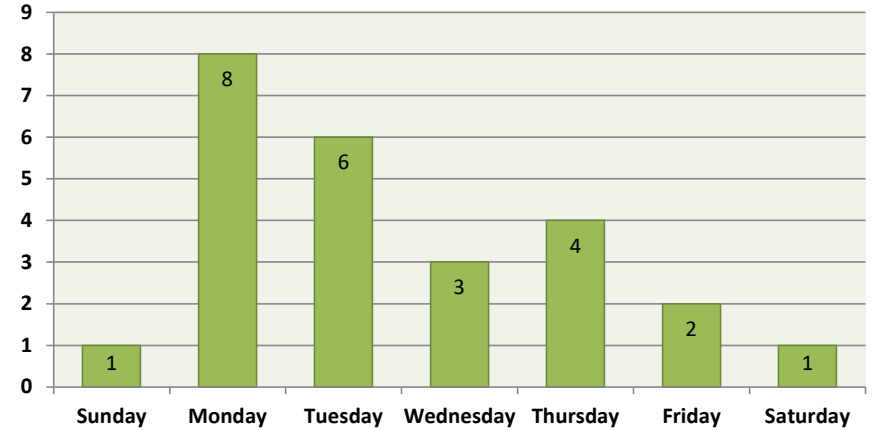

Top Calls for Service City of Donald - August 2022

Total Calls for Service = 25

Call Type by Primary Deputy City of Donald - August 2022

Calls for Service by Time of Day
City of Donald - August 2022

Calls for Service by Day of Week
City of Donald - August 2022

Average Call Length
City of Donald - August 2022

Total Time Spent on Calls
City of Donald - August 2022

Average Call Arrival Time (Excluding Traffic)
City of Donald - August 2022

Note: Due to overall low volume of non-traffic violation calls, any one call can have a dramatic impact on the average. Excluding event ID SMS202208110141 (Fight), the average arrival time for the non-contract deputy is 9.5 minutes.