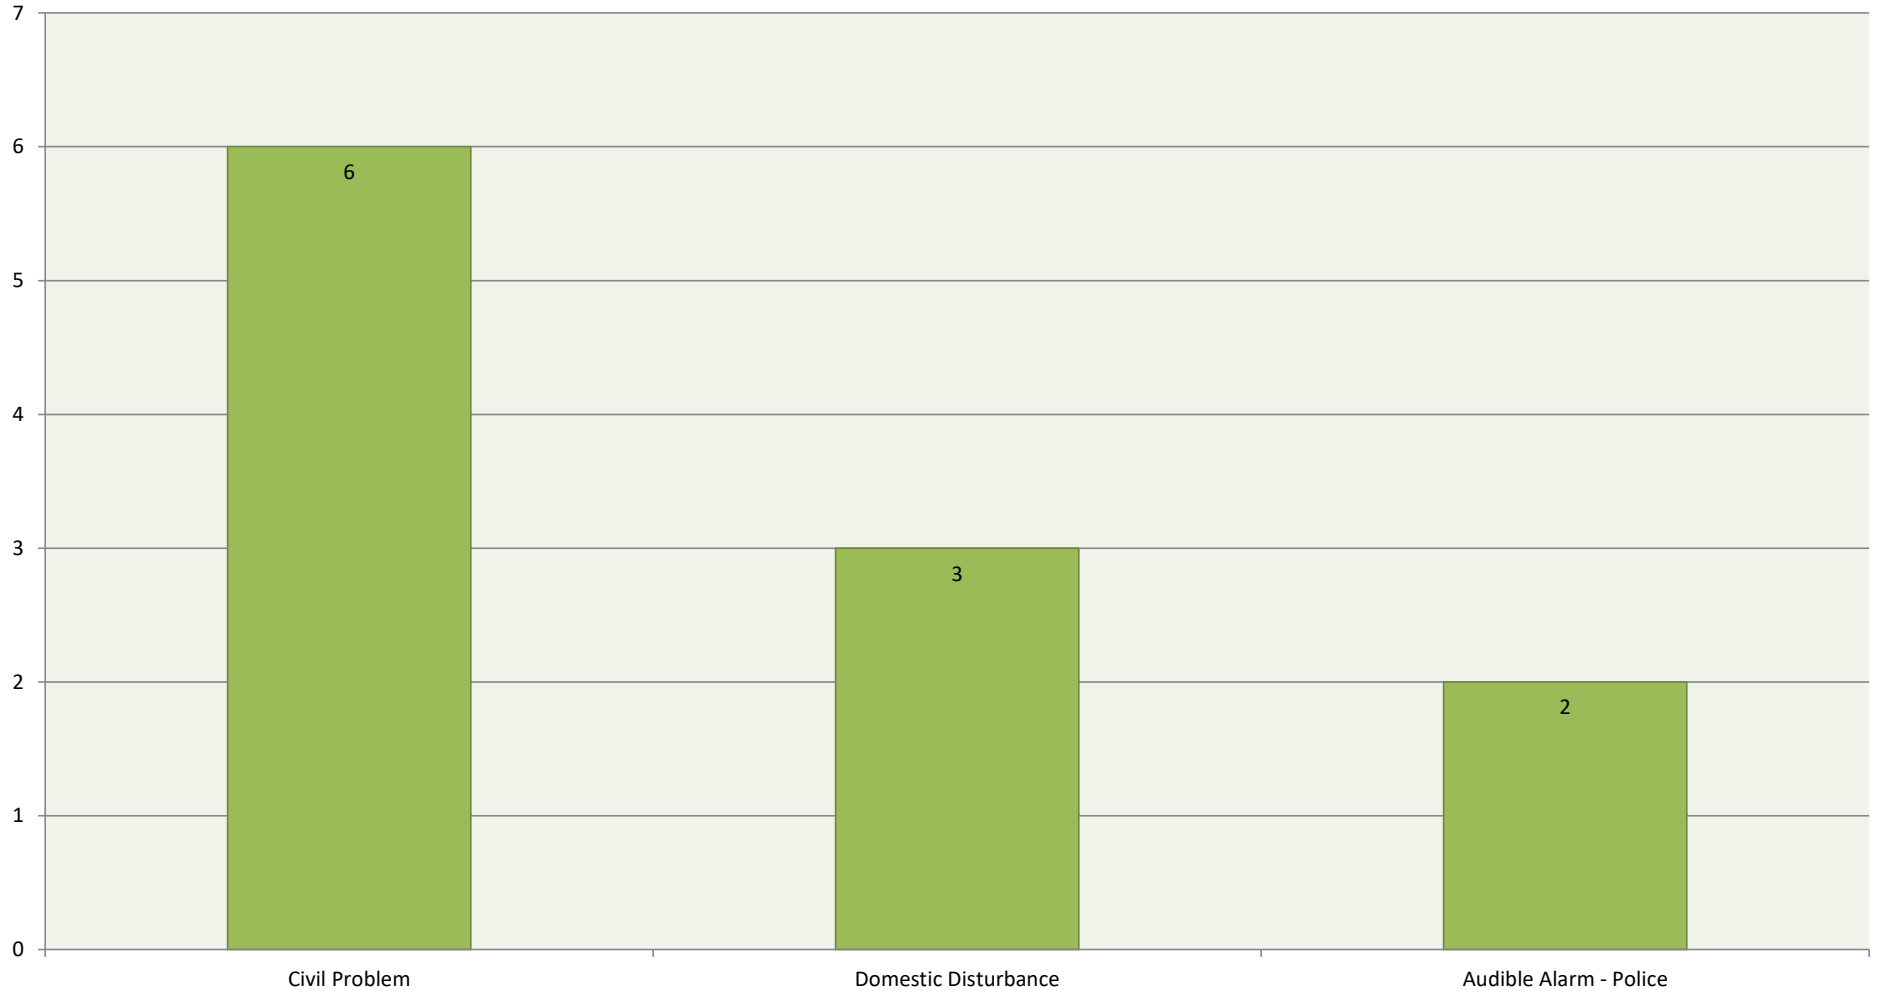

Top Calls for Service City of Donald - August 2022

Total Calls for Service = 25

Call Type by Primary Deputy City of Donald - August 2022

Calls for Service by Time of Day
City of Donald - August 2022

Calls for Service by Day of Week
City of Donald - August 2022

Average Call Length
City of Donald - August 2022

Total Time Spent on Calls
City of Donald - August 2022

Average Call Arrival Time (Excluding Traffic)
City of Donald - August 2022

Note: Due to overall low volume of non-traffic violation calls, any one call can have a dramatic impact on the average. Excluding event ID SMS202208110141 (Fight), the average arrival time for the non-contract deputy is 9.5 minutes.