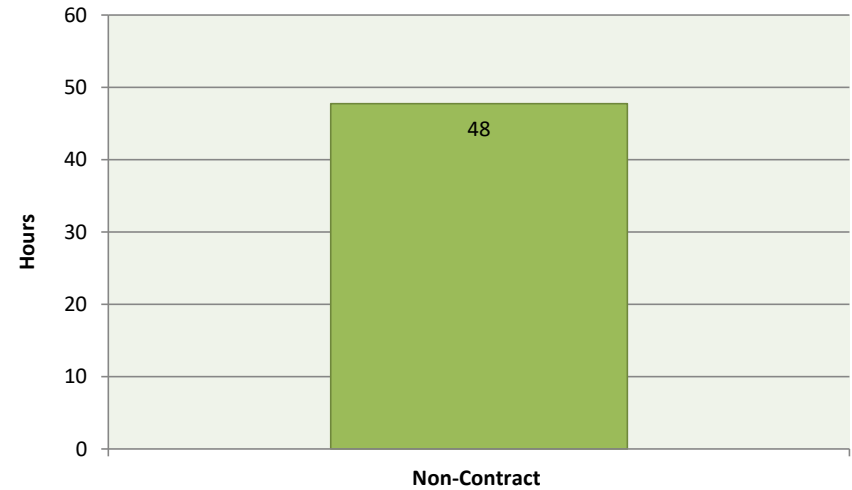

Top Calls for Service City of Donald - August 2022

Total Calls for Service = 25

Call Type by Primary Deputy City of Donald - August 2022

Calls for Service by Time of Day
City of Donald - August 2022

Calls for Service by Day of Week
City of Donald - August 2022

Average Call Length
City of Donald - August 2022

Total Time Spent on Calls
City of Donald - August 2022

Average Call Arrival Time (Excluding Traffic)
City of Donald - August 2022

Note: Due to overall low volume of non-traffic violation calls, any one call can have a dramatic impact on the average. Excluding event ID SMS202208110141 (Fight), the average arrival time for the non-contract deputy is 9.5 minutes.