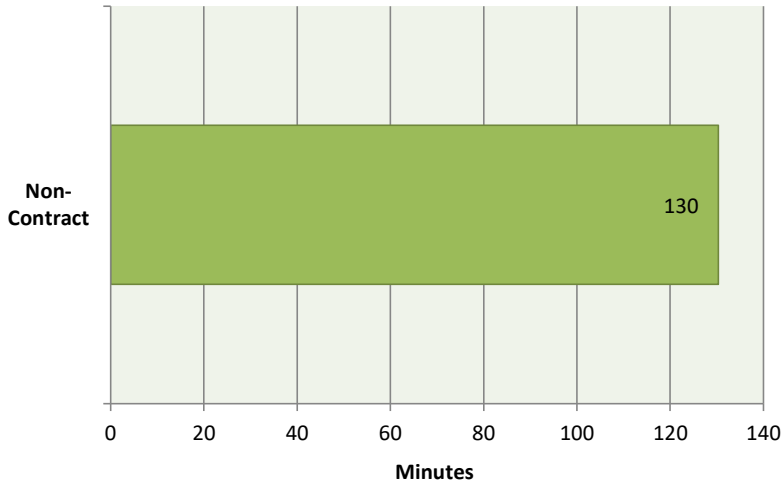

Top Calls for Service City of Donald - August 2022

Total Calls for Service = 25

Call Type by Primary Deputy City of Donald - August 2022

Calls for Service by Time of Day
City of Donald - August 2022

Calls for Service by Day of Week
City of Donald - August 2022

Average Call Length
City of Donald - August 2022

Total Time Spent on Calls
City of Donald - August 2022

Average Call Arrival Time (Excluding Traffic)
City of Donald - August 2022

Note: Due to overall low volume of non-traffic violation calls, any one call can have a dramatic impact on the average. Excluding event ID SMS202208110141 (Fight), the average arrival time for the non-contract deputy is 9.5 minutes.