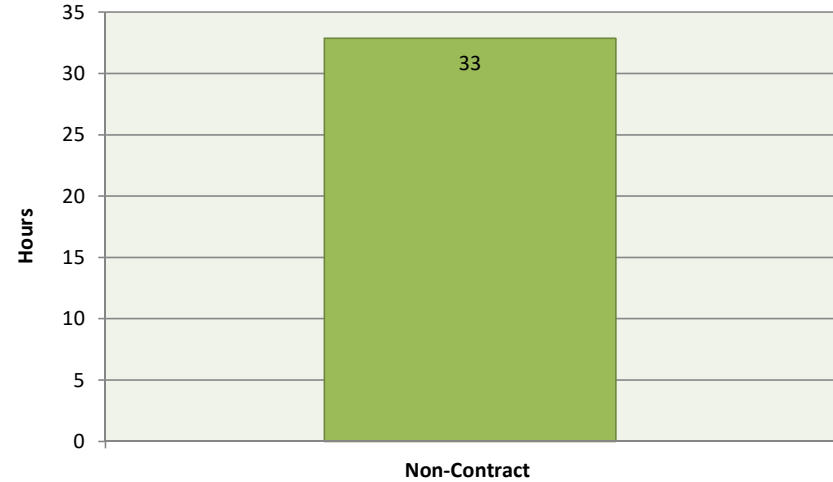

### Call Type City of Donald - October 2021

**Calls for Service by Time of Day**  
City of Donald - October 2021

**Calls for Service by Day of Week**  
City of Donald - October 2021

**Average Call Length**  
City of Donald - October 2021

**Total Time Spent on Calls**  
City of Donald - October 2021

**Average Call Arrival Time (Excluding Traffic)**  
City of Donald - October 2021

Due to its sensitive nature and personal identifying information, this page has been removed.