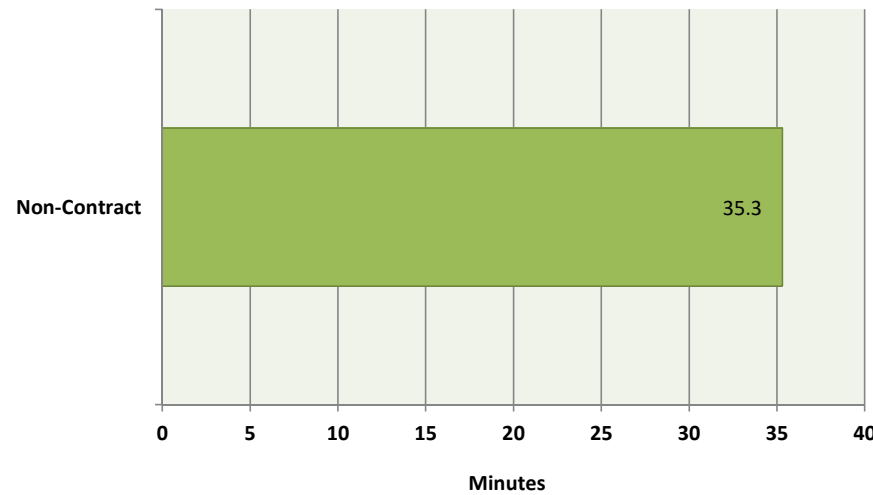

### Call Type City of Donald - October 2021

**Calls for Service by Time of Day**  
City of Donald - October 2021

**Calls for Service by Day of Week**  
City of Donald - October 2021

**Average Call Length**  
City of Donald - October 2021

**Total Time Spent on Calls**  
City of Donald - October 2021

**Average Call Arrival Time (Excluding Traffic)**  
City of Donald - October 2021

Due to its sensitive nature and personal identifying information, this page has been removed.