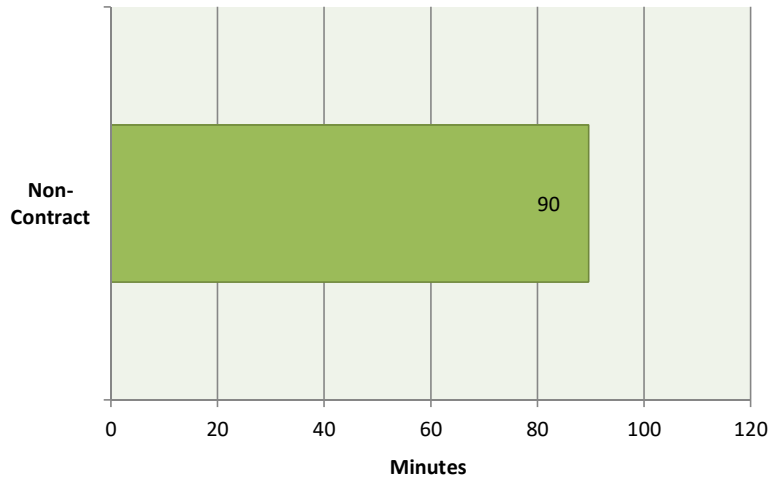

### Call Type City of Donald - October 2021

**Calls for Service by Time of Day**  
City of Donald - October 2021

**Calls for Service by Day of Week**  
City of Donald - October 2021

**Average Call Length**  
City of Donald - October 2021

**Total Time Spent on Calls**  
City of Donald - October 2021

**Average Call Arrival Time (Excluding Traffic)**  
City of Donald - October 2021

Due to its sensitive nature and personal identifying information, this page has been removed.