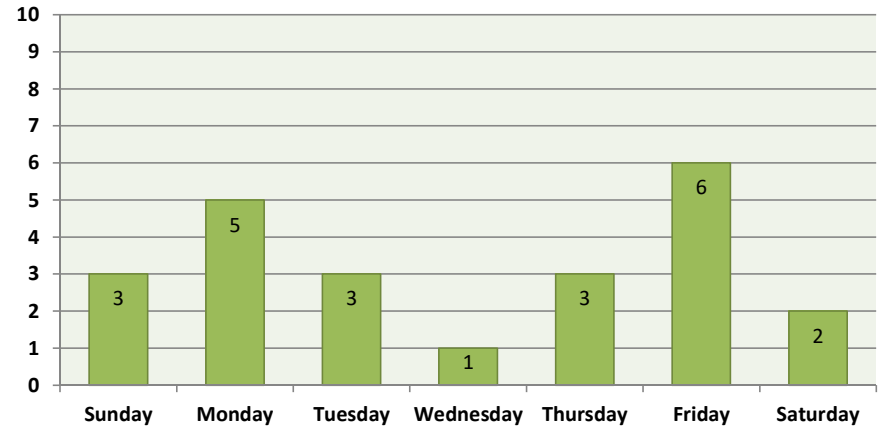

### Call Type City of Donald - October 2021

**Calls for Service by Time of Day**  
City of Donald - October 2021

**Calls for Service by Day of Week**  
City of Donald - October 2021

**Average Call Length**  
City of Donald - October 2021

**Total Time Spent on Calls**  
City of Donald - October 2021

**Average Call Arrival Time (Excluding Traffic)**  
City of Donald - October 2021

Due to its sensitive nature and personal identifying information, this page has been removed.