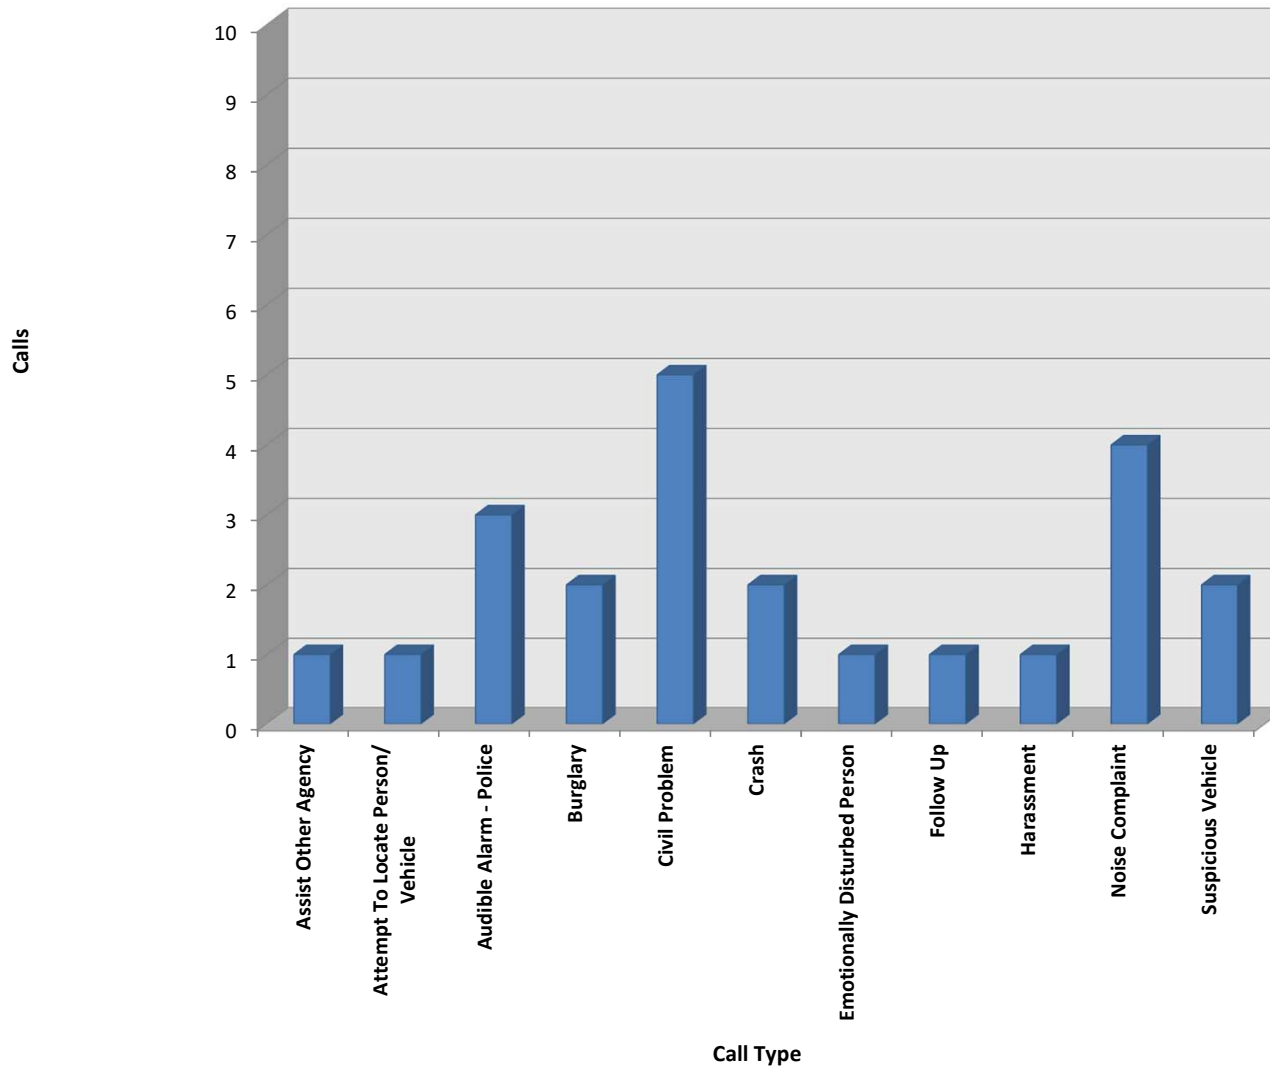

### Top Calls for Service City of Donald - October 2021

### Call Type City of Donald - October 2021

**Calls for Service by Time of Day**  
City of Donald - October 2021

**Calls for Service by Day of Week**  
City of Donald - October 2021

**Average Call Length**  
City of Donald - October 2021