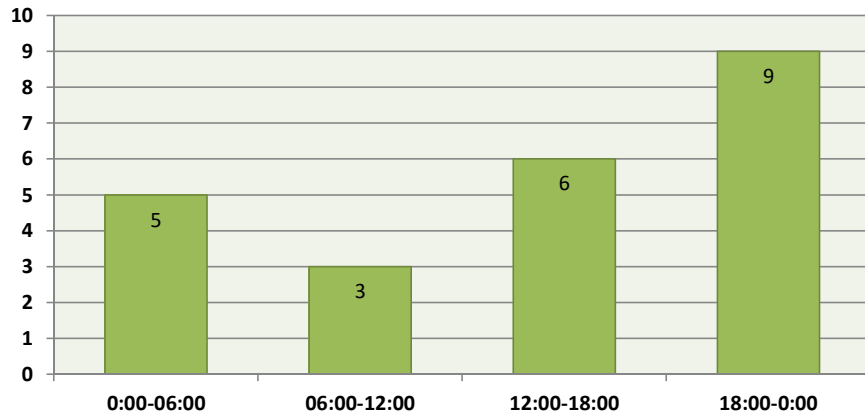

### Top Calls for Service City of Donald - October 2021

### Call Type City of Donald - October 2021

**Calls for Service by Time of Day**  
City of Donald - October 2021

**Calls for Service by Day of Week**  
City of Donald - October 2021

**Average Call Length**  
City of Donald - October 2021