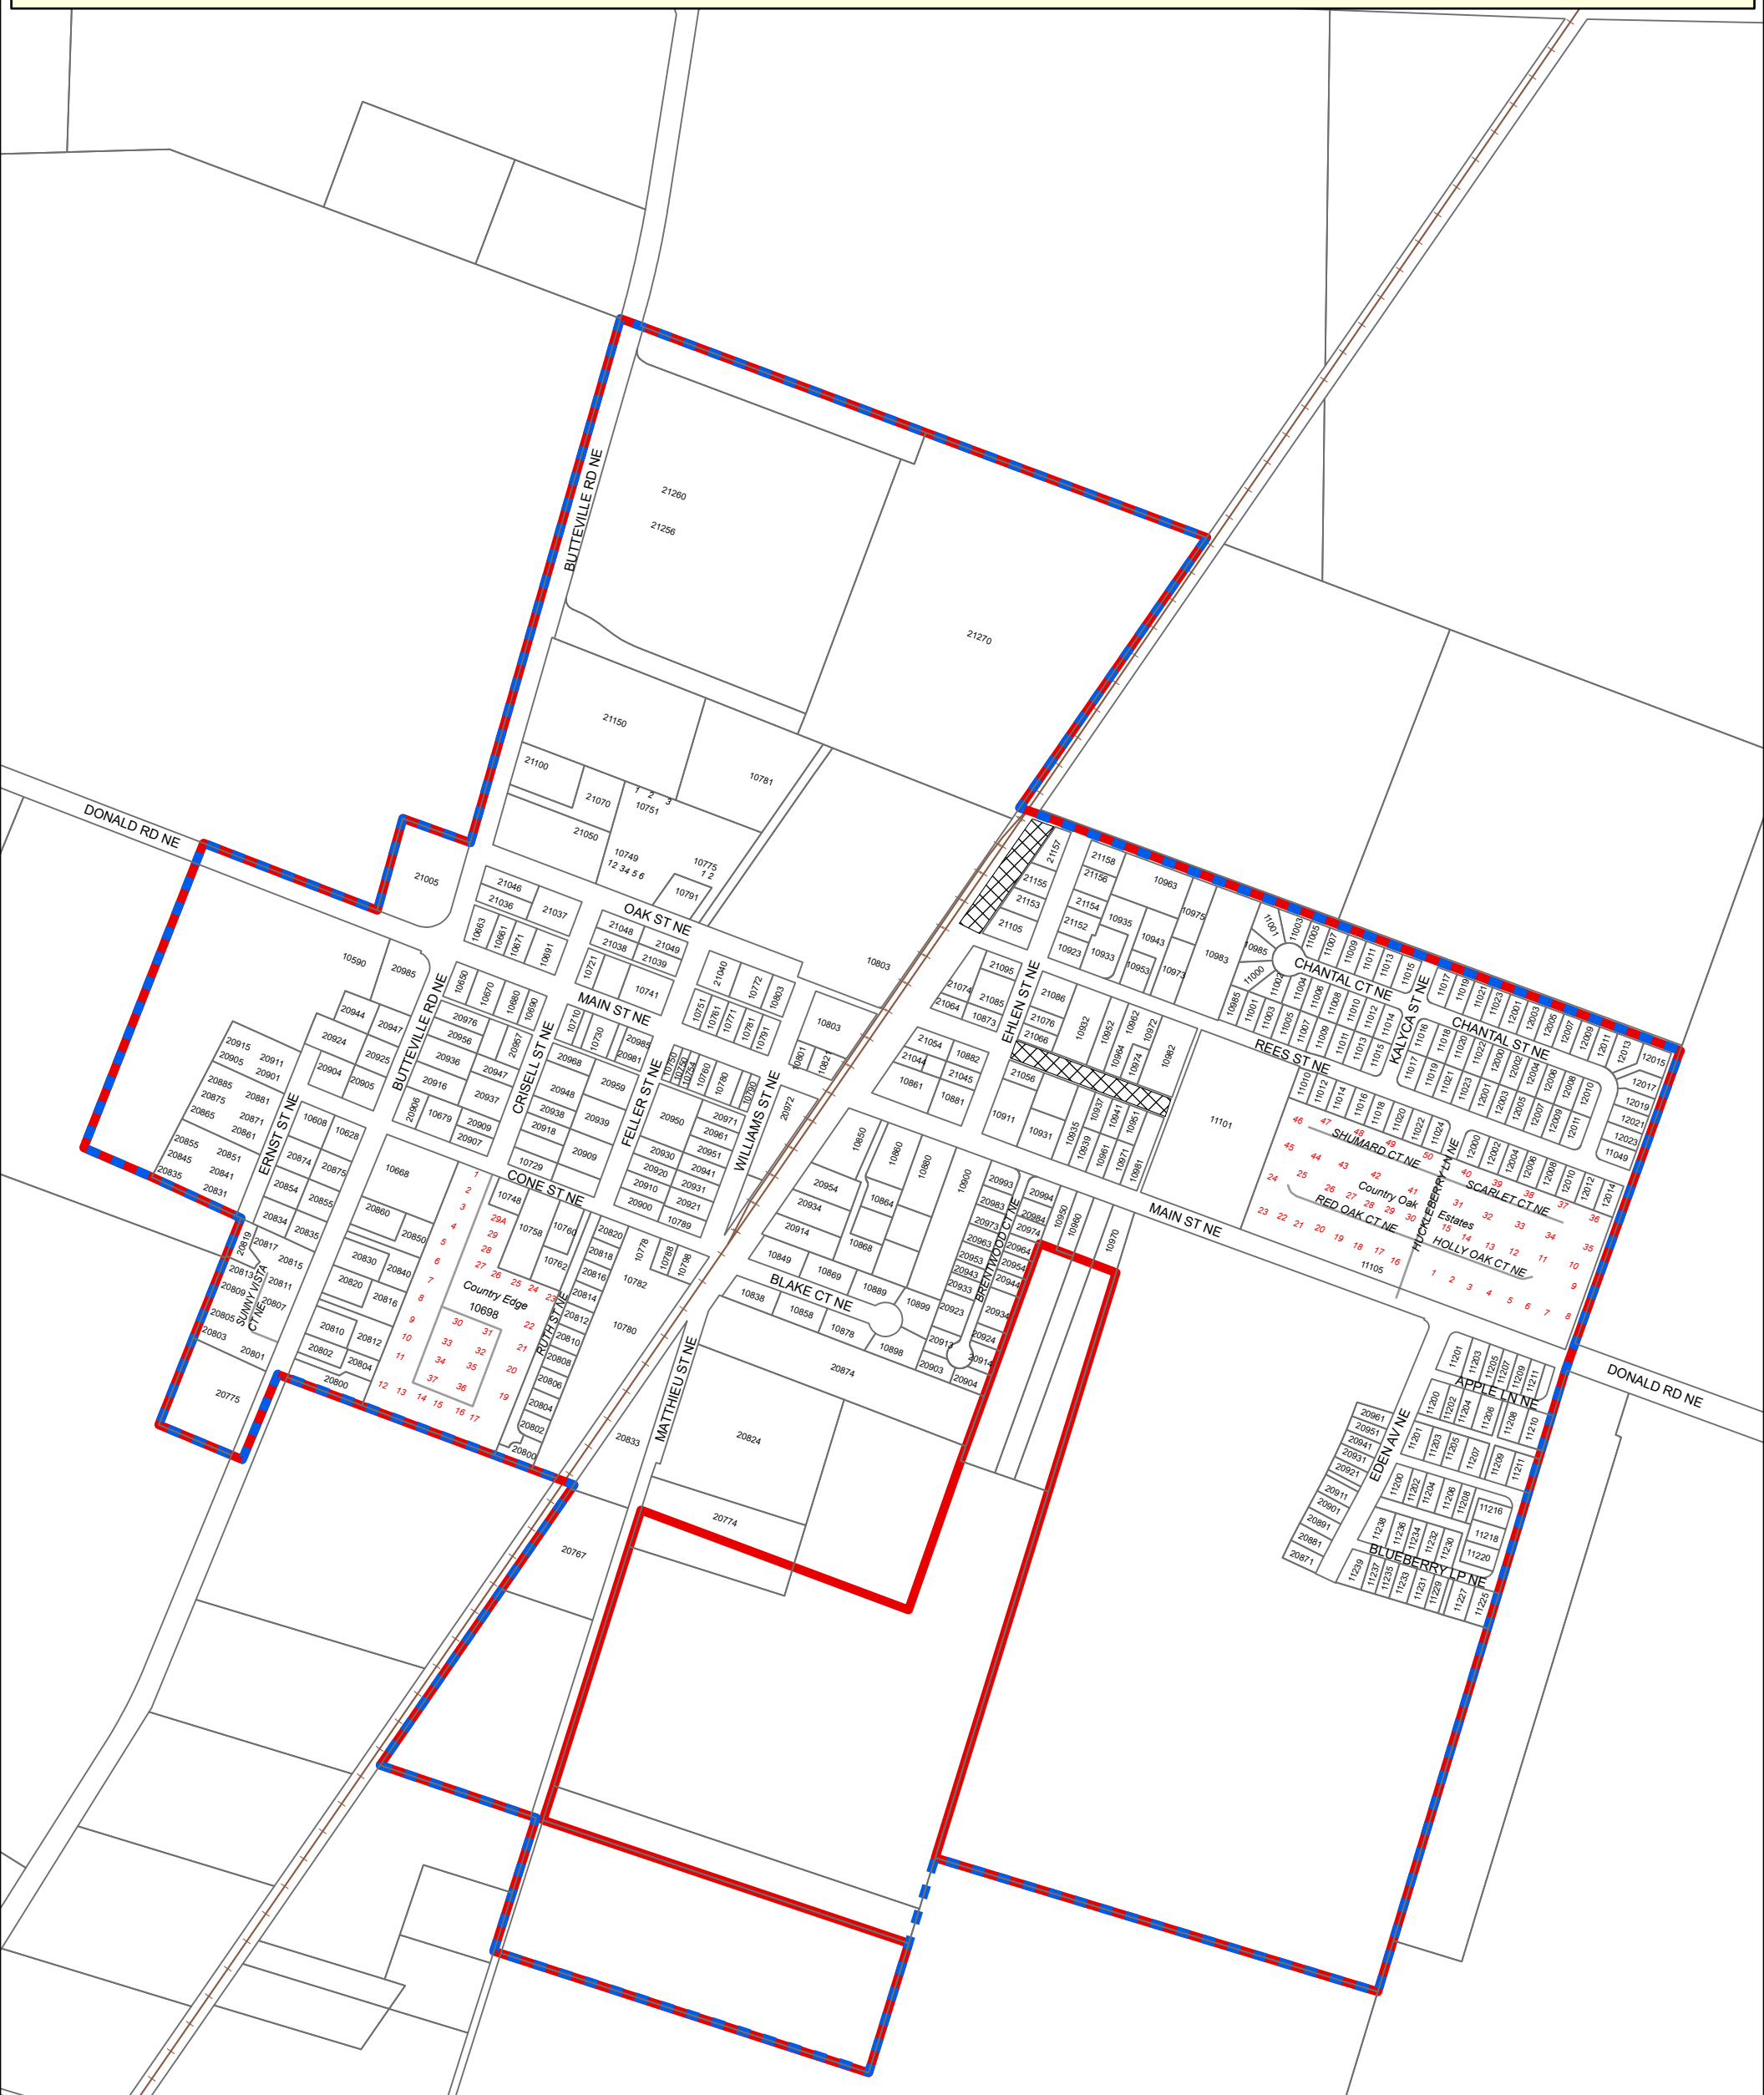

City of Donald Address Map, 2024

Legend

- Private Roads
- Railroads
- Taxlots
- Urban Growth Boundary
- City Limits
- Closed Streets

Mid-Willamette Valley Council of Governments 100 High St. SE Ste. 200 Salem, OR 97301
 (503)588-6177 mwvcog@mwvcog.org www.mwvcog.org